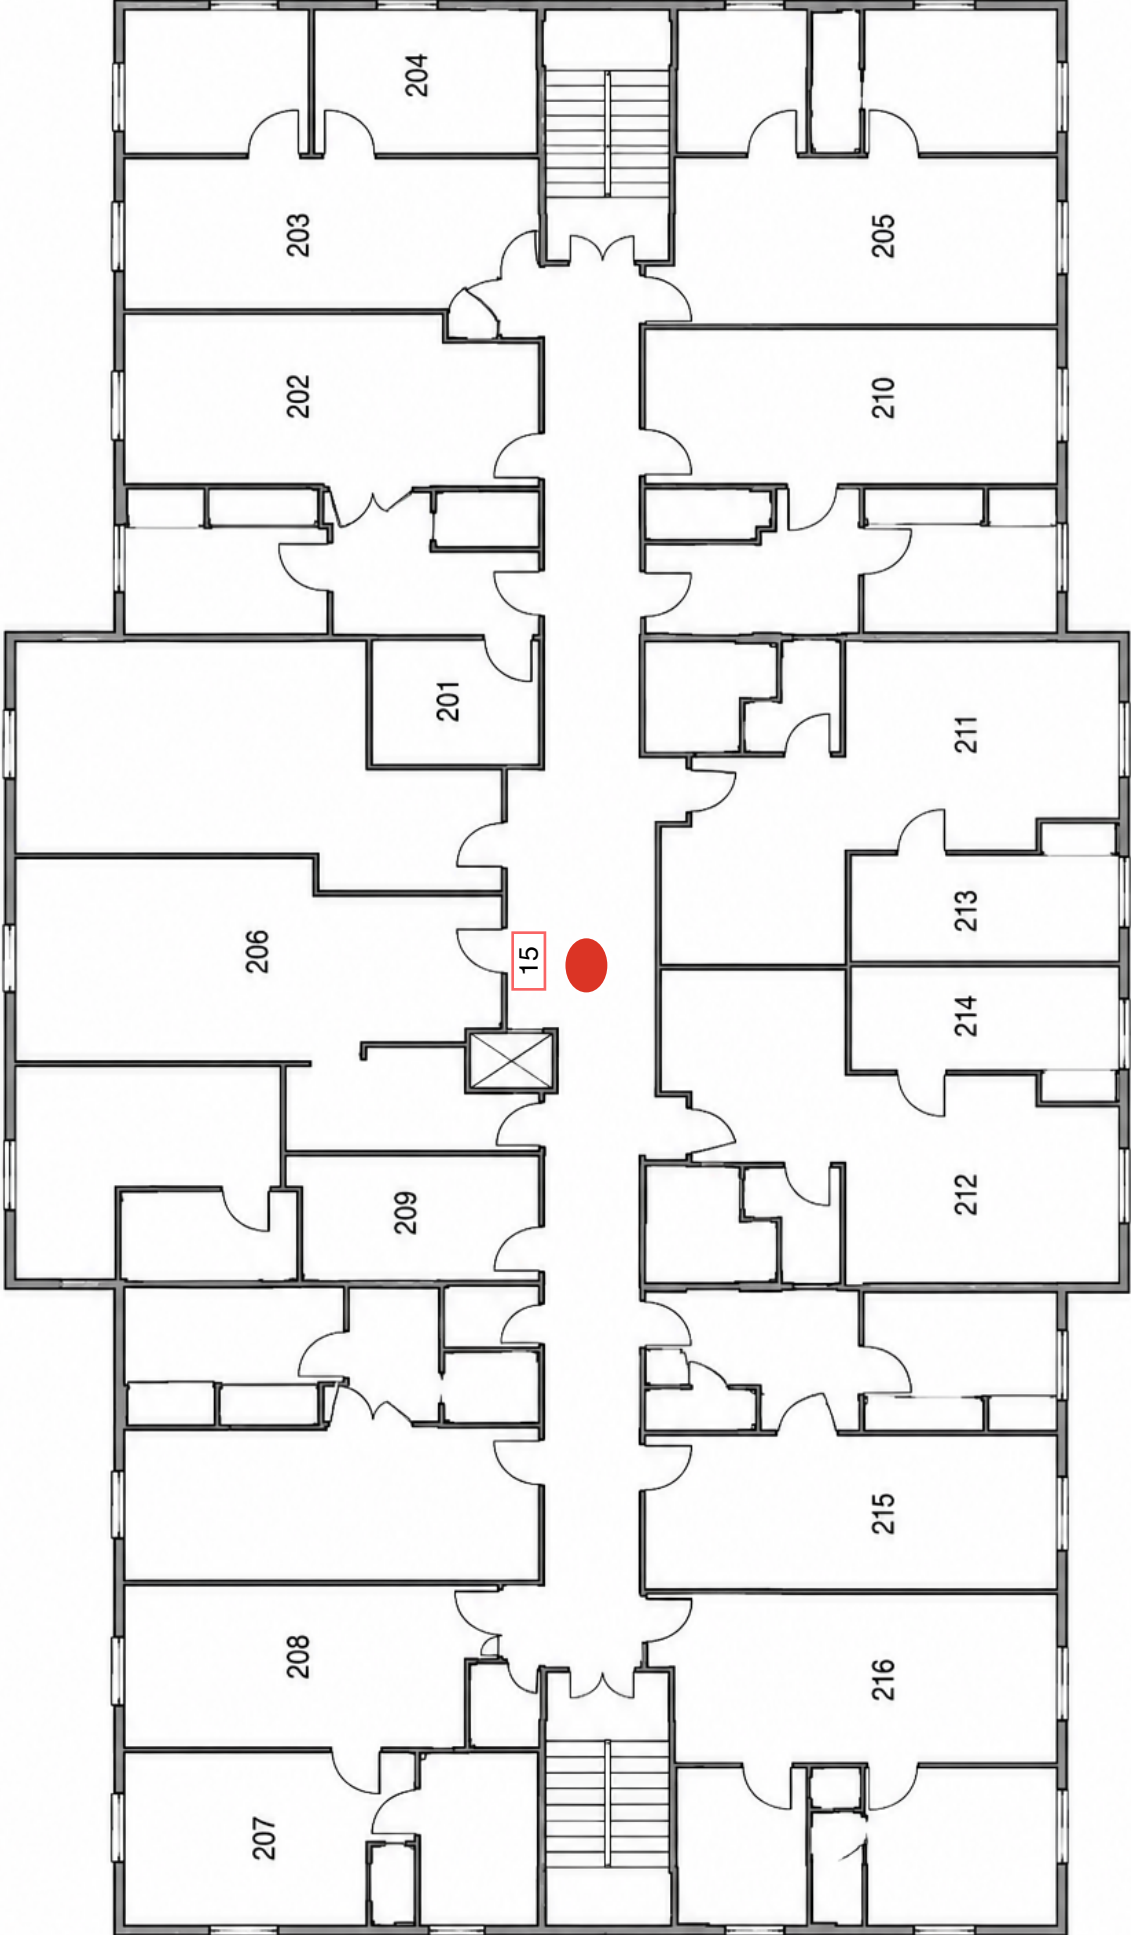

INTERIOR FIRST FLOOR CAMERAS

CF83-512E-HW = 12, 13

CD63-512-HW = 14 - Elevator Camera

FIRST FLOOR PLAN

SCALE: NTS

CF83-512E-HW = 15
INTERIOR SECOND FLOOR CAMERA

SECOND FLOOR PLAN

INTERIOR THIRD FLOOR CAMERA

CF83-512E-HW = 16

THIRD FLOOR PLAN

CD63-512E-HW = 5,6,7,8,9,10,12
CP63-1TBE-HW = 11

6

7

8

9

5

12

10

11

511

152

424

414

40

40

40

d Ave

Edgewood Ave

Edgewood Ave

Dayton View Pl

Middle St

Middle St