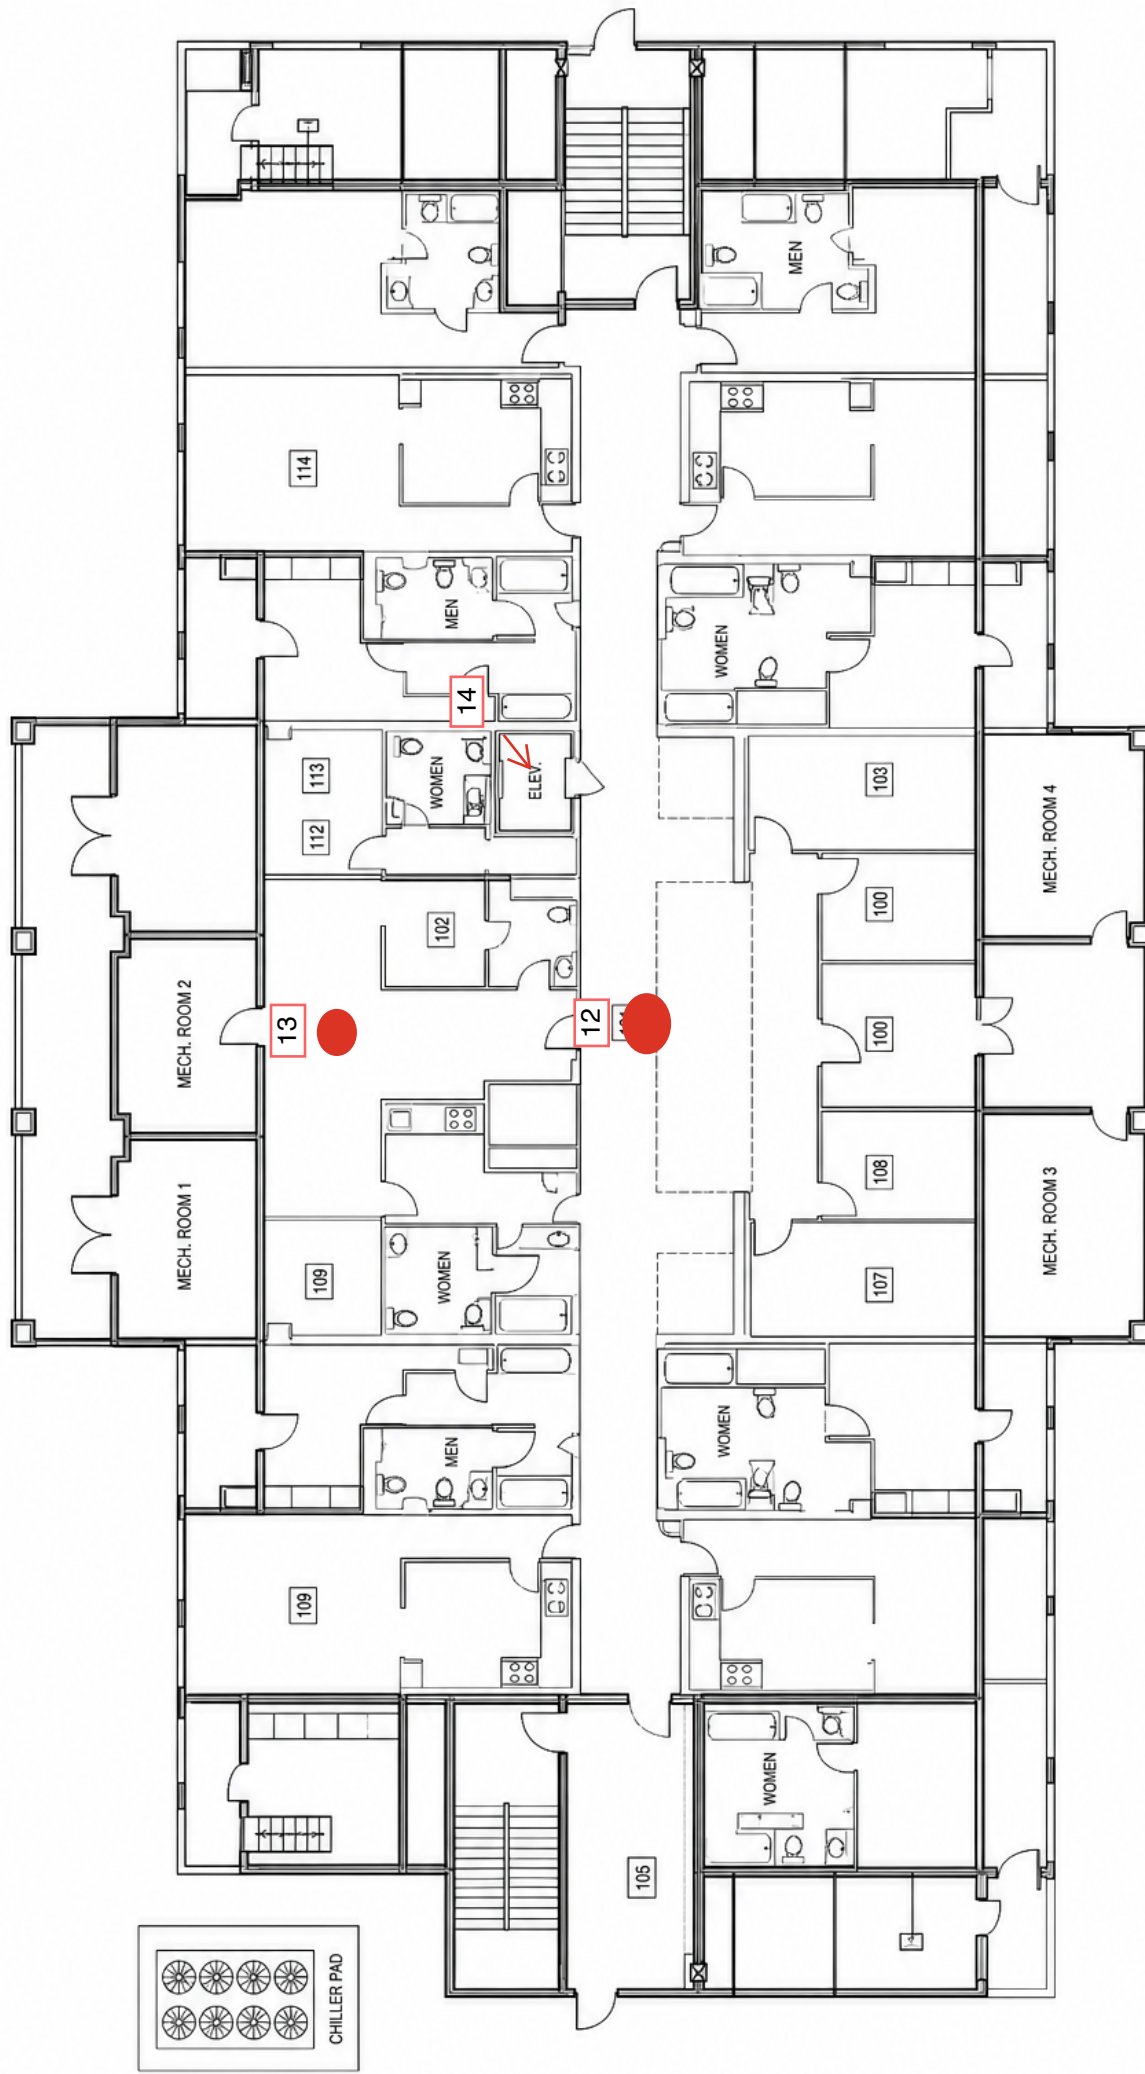

INTERIOR FIRST FLOOR CAMERAS

CF83-512E-HW = 12, 13

CD63-512-HW = 14 - Elevator Camera

FIRST FLOOR PLAN

SCALE: NTS

CF83-512E-HW = 15
INTERIOR SECOND FLOOR CAMERA

SECOND FLOOR PLAN

INTERIOR THIRD FLOOR CAMERA

CF83-512E-HW = 16

THIRD FLOOR PLAN

CD63-512E-HW = 5,6,7,8,9,10,12
CP63-1TBE-HW = 11

6

7

8

9

5

12

10

11

511

152

424

414

40

40

40

d Ave

Edgewood Ave

Edgewood Ave

Dayton View Pl

Middle St

Middle St