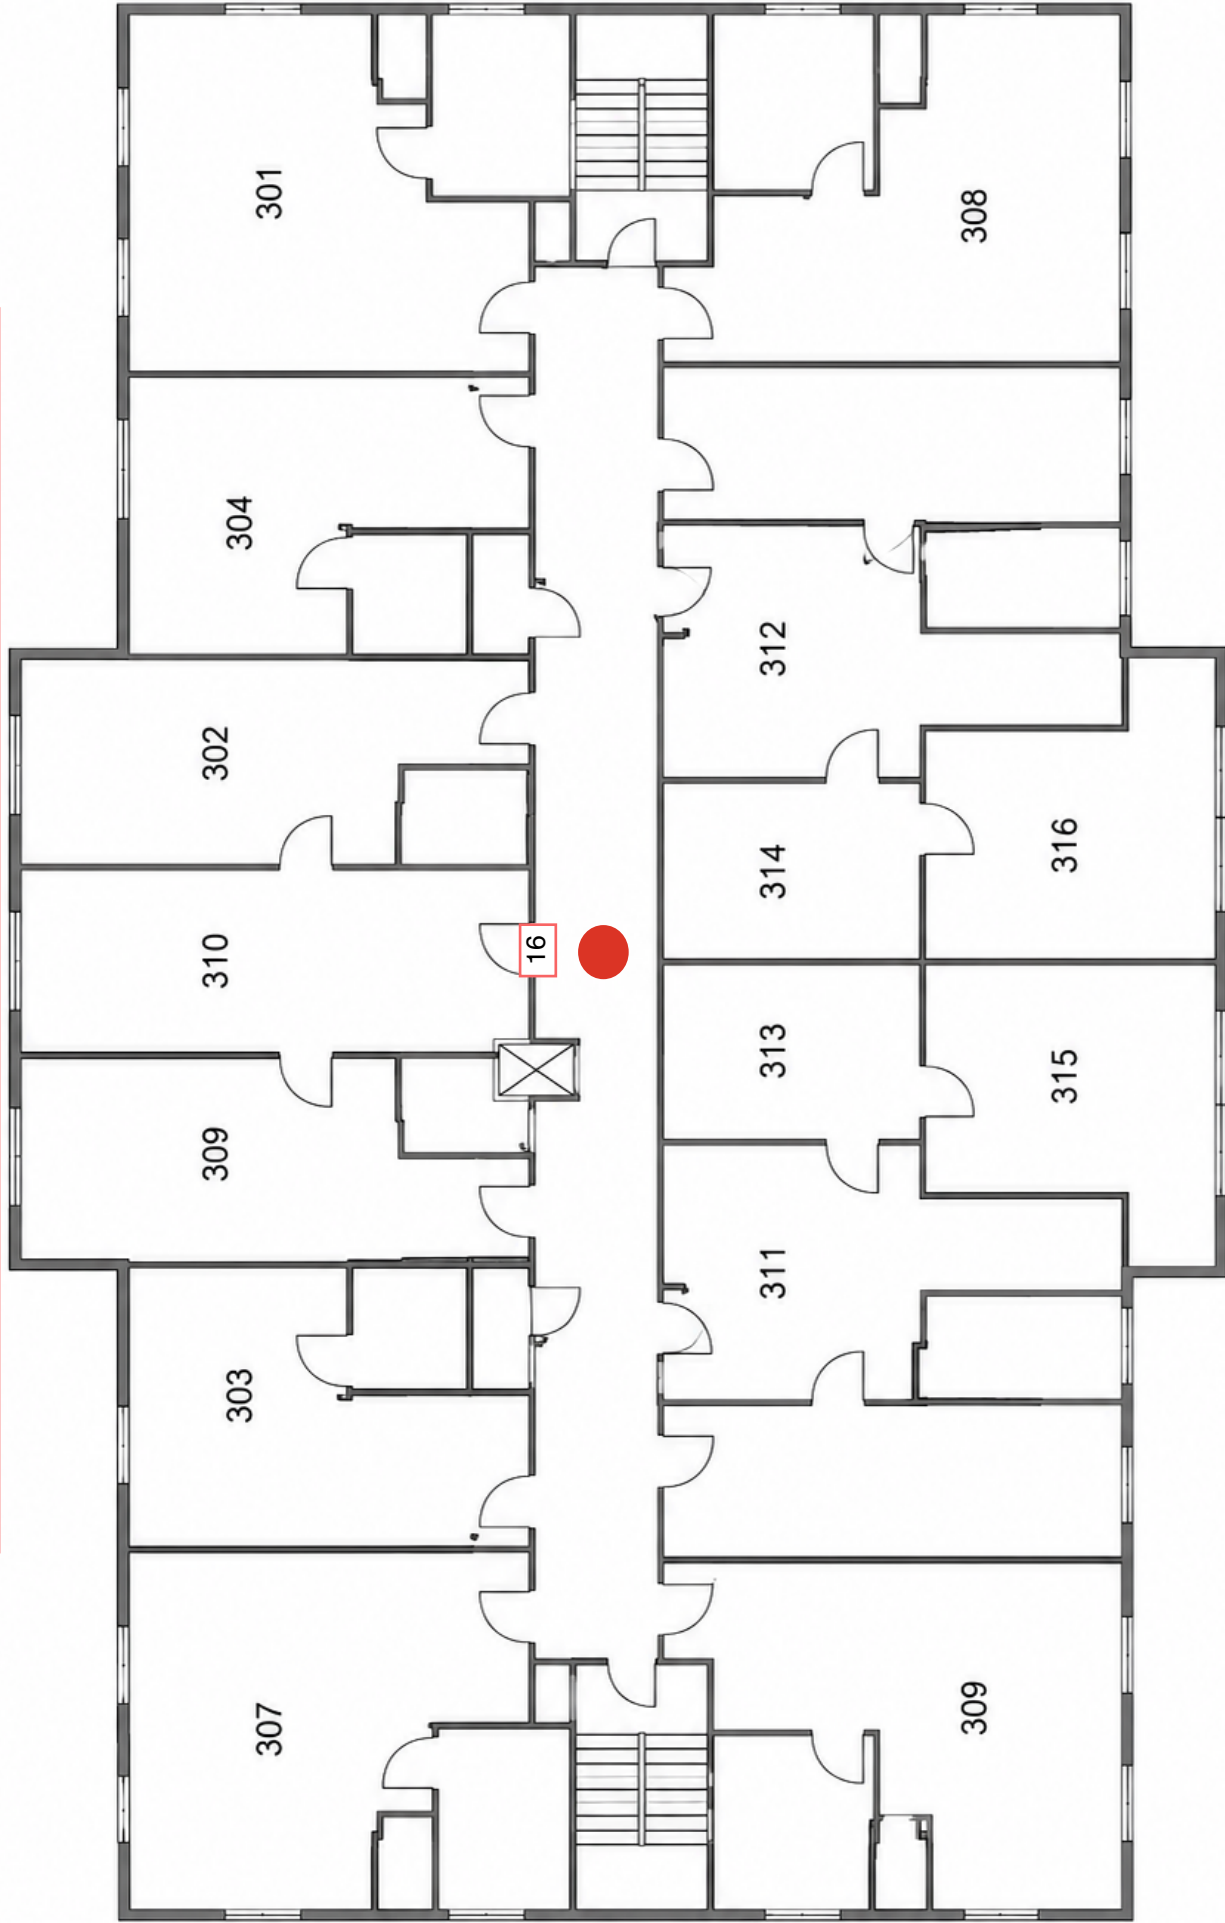

INTERIOR FIRST FLOOR CAMERAS

CF83-512E-HW = 12, 13

CD63-512-HW = 14 - Elevator Camera

FIRST FLOOR PLAN

SCALE: NTS

CF83-512E-HW = 15
INTERIOR SECOND FLOOR CAMERA

SECOND FLOOR PLAN

INTERIOR THIRD FLOOR CAMERA

CF83-512E-HW = 16

THIRD FLOOR PLAN

CD63-512E-HW = 5,6,7,8,9,10,12
CP63-1TBE-HW = 11

6

7

8

9

5

12

10

11

511

152

424

414

40

40

40

d Ave

Edgewood Ave

Edgewood Ave

Dayton View Pl

Middle St

Middle St